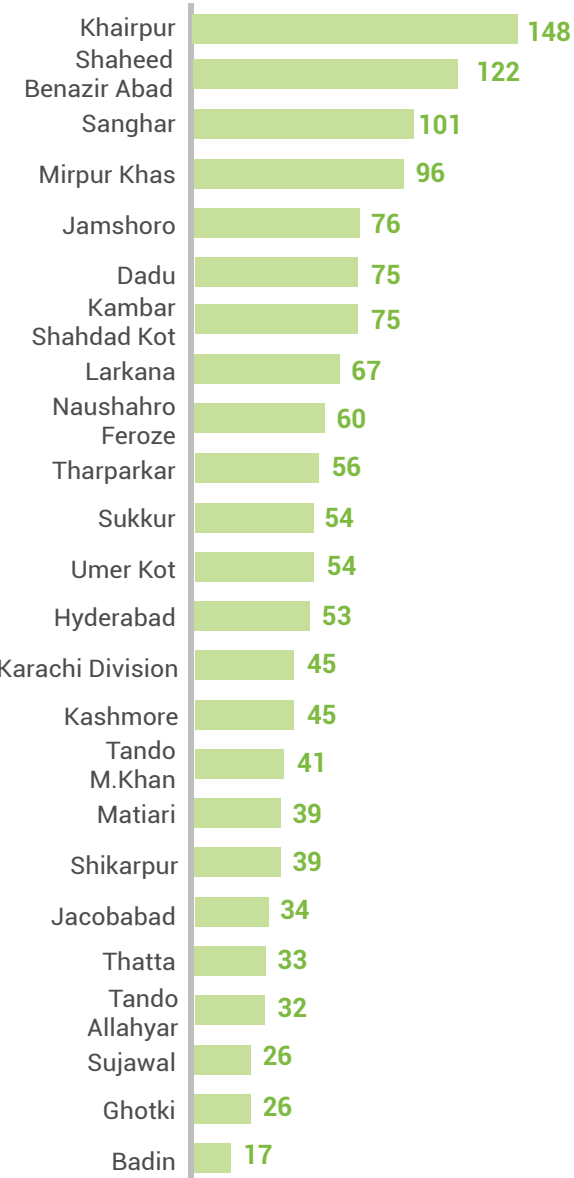

District wise Camps established By Government of Sindh

Heat Stroke Report (Period Covered 1500 hrs 21-05-2024 - 1500 hrs 28-05-2024)

2180 Number of Patients Admitted   **2158** Number of Patients Treated/discharged   **22** Number of Patients Under treatment   **0** Casualty   **129** Loss of Livestock

Sr #	Division	District	Number of Patients Admitted				Number of Patients Treated/discharged				Number of Patients Under treatment				Casualty (if any)				Loss of Livestock			
			Male	Female	Children	Total	Male	Female	Children	Total	Male	Female	Children	Total	Male	Female	Children	Total	Goat/ Sheep	Buffalo/ Cow	Camel	Other Animals
1	Karachi	Korangi	0	1	0	1	0	1	0	1	0	0	0	0	0	0	0	0	0	0	0	0
2		Malir	14	31	7	52	14	31	7	52	0	0	0	0	0	0	0	0	0	0	0	0
3		West	17	0	1	18	17	0	1	18	0	0	0	0	0	0	0	0	0	0	0	0
4	Hyderabad	Badin	18	14	13	45	14	11	11	36	4	3	2	9	0	0	0	0	0	0	0	0
5		Hyderabad	35	12	0	47	35	12	0	47	0	0	0	0	0	0	0	0	8	3	0	0
6		Jamshoro	59	33	7	99	55	31	6	92	4	2	1	7	0	0	0	0	1	3	0	0
7		Matiari	3	0	0	3	3	0	0	3	0	0	0	0	0	0	0	0	0	0	0	0
8		Sujawal	59	32	8	99	59	32	8	99	0	0	0	0	0	0	0	0	0	0	0	0
9		Tando Allahyar	9	4	2	15	9	4	2	15	0	0	0	0	0	0	0	0	0	0	0	0
10	Sukkur	Ghotki	3	0	0	3	3	0	0	3	0	0	0	0	0	0	0	0	0	0	0	0
11		Khairpur	78	38	11	127	75	36	10	121	3	2	1	6	0	0	0	0	0	0	0	0
12		Sukkur	0	0	0	0	0	0	0	0	0	0	0	0	0	0	0	0	0	2	0	0
13	Shaheed Benazirabad	Sanghar	6	3	0	9	6	3	0	9	0	0	0	0	0	0	0	0	0	0	0	0
14		Shaheed Benazirabad	188	88	30	306	188	88	30	306	0	0	0	0	0	0	0	0	0	0	0	0
15		Naushahro Feroze	18	10	0	28	18	10	0	28	0	0	0	0	0	0	0	0	0	0	0	0
16	Larkana	Jacobabad	92	74	50	216	92	74	50	216	0	0	0	0	0	0	0	0	0	0	0	0
17		Kambar Shahdadkot	102	144	16	262	102	144	16	262	0	0	0	0	0	0	0	0	0	23	10	24
18		Kashmore	23	27	21	71	23	27	21	71	0	0	0	0	0	0	0	0	0	25	0	18
19		Larkana	71	51	12	134	71	51	12	134	0	0	0	0	0	0	0	0	0	0	0	0
20		Shikarpur	37	43	12	92	37	43	12	92	0	0	0	0	0	0	0	0	0	0	0	0
21	Mirpurkhas	Tharparkar	39	27	6	72	39	27	6	72	0	0	0	0	0	0	0	0	7	3	0	1
22		Umerkot	368	75	38	481	368	75	38	481	0	0	0	0	0	0	0	0	0	0	0	0
		Total	1239	707	234	2180	1228	700	230	2158	11	7	4	22	0	0	0	0	18	80	10	43