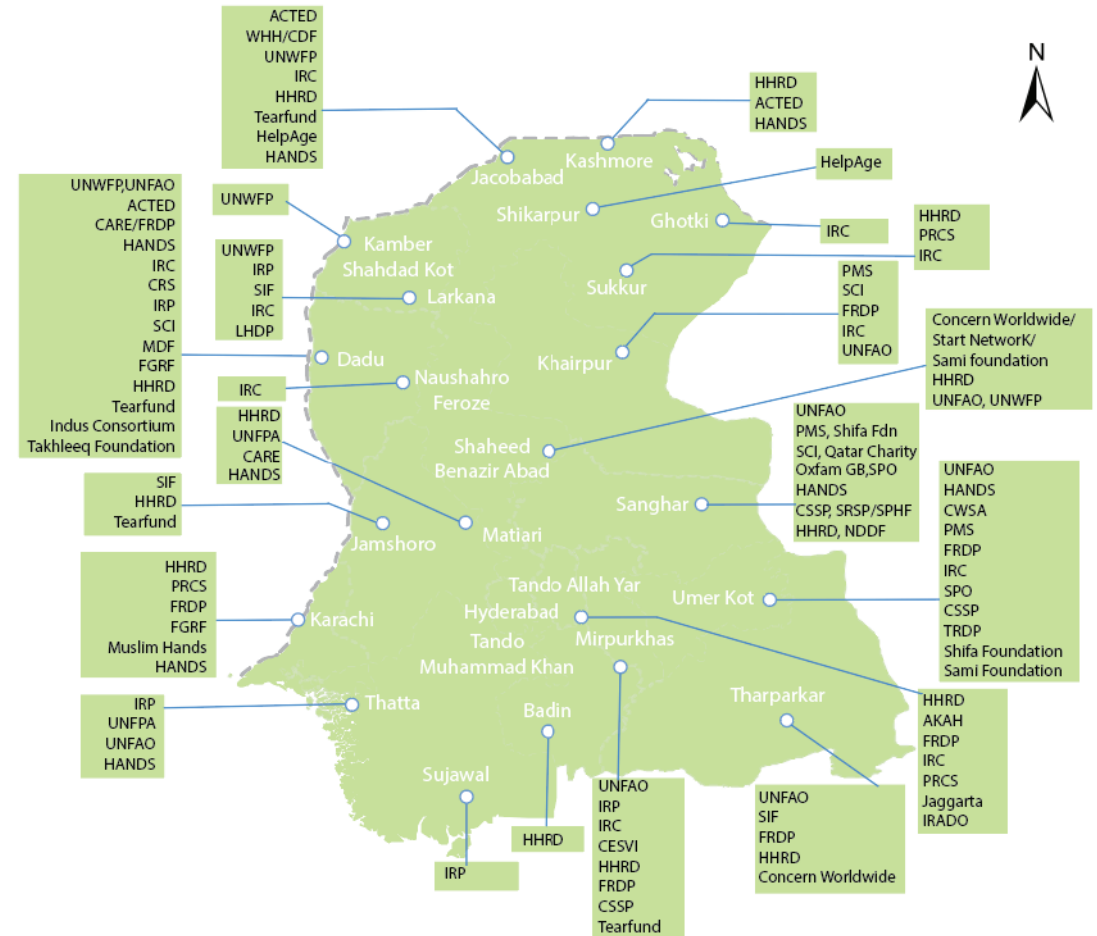

## Progress on Heatwave Response

(Period Covered 1500 hrs 21-05-2024 - 1500 hrs 28-05-2024)

--Pakistan Meteorological Department has informed that the Severe Heatwave conditions persist across most parts of the province with daytime maximum temperature being 06-08oC above normal in Dadu, Kambar Shahdadkot, Larkano, Jacobabad, Shikarpur, Kashmore, Ghotki, Sukkur, Khairpur, Naushahro Feroze, Shaheed Benazirabad districts, 05-07oC above normal in Sanghar, Hyderabad, Matiari, Tando Allahyar, Tando Muhammad Khan, Mirpurkhas, Umerkot, Tharparker, Badin districts. The same condition to persist till 1st June. Heatwave conditions likely to grip Karachi division, Thatta, Badin and Sujawal districts from tomorrow till 1st June with day time maximum temperatures rising to 40-42oC in Karachi and 42-44oC in Thatta, Badin and Sujawal districts during the period.

--Establishment of additional heat stabilization camps is ongoing in various districts.

--36 Humanitarian Partners continued their support in Heatwave Response Plan by establishing 247 heat stabilization camps in various districts.

--36 Humanitarian Partners conducted awareness sessions on heatwave impacts, distributed Information, Education & Communication (IECC) material, displayed Banners and awareness raising through print, electronic, social and local media-content approved by PDMA.

## Heat Stabilization Camps established by the Government of Sindh and Humanitarian Partners (Presence of Humanitarian Partners in districts with active engagement in Heatwave Response Plan 2024)

DIVISION	KARACHI	HYDERABAD	SUKKUR	SHAHEED BENAZIR ABAD	LARKANA	MIRPUR KHAS	TOTAL
Camps by Govt.	45	392	228	283	260	206	1,414
Camps by Humanitarian Partners	100	60	39	17	10	21	247