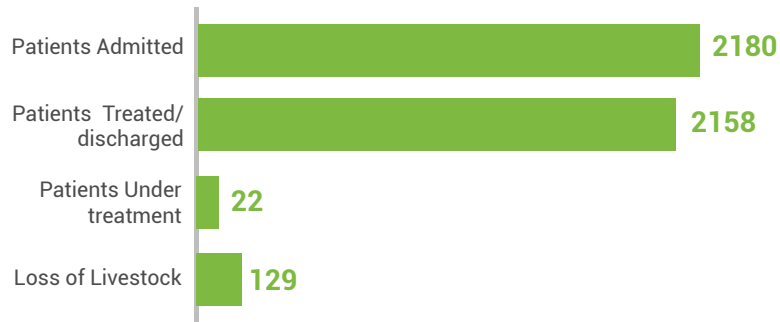

--PDMA and DDMA are closely monitoring the situation/ Heatwave Response Plan.

--Provincial Emergency Operation Centre PDMA Sindh is closely coordinating with all DDMA/District EOCs and all Humanitarian Partners.

--Establishment of additional heat stabilization camps is ongoing in various districts.

--36 Humanitarian Partners continued their support in Heatwave Response Plan by establishing 247 heat stabilization camps in various districts.

--36 Humanitarian Partners conducted awareness sessions on heatwave impacts, distributed Information, Education & Communication (IECC) material, displayed Banners and awareness raising through print, electronic, social and local media-content approved by PDMA.

--Deputy Commissioners / Chairmen DDMA with dedicated team are regularly visiting heat stabilization camps in their respective districts.

--36 Humanitarian Partners providing support in safe transportation/ shifting of referred patients from Camps to Heat Stroke Centers / hospitals.

Patients Admitted	Patients Treated/discharged	Patients Under treatment	Loss of Livestock
2180	2158	22	129